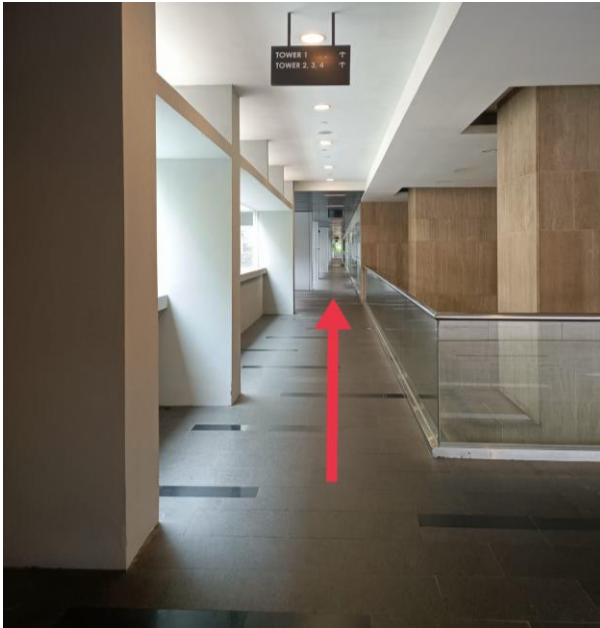

Direction Guideline

Option 1

Enter Tower 1 Main Entrance

Take the Escalator

Go straight and you will see the
Knightsbridge House International School

Option 2

Enter Tower 5 Main Entrance

Go straight to the glass door and turn right

Heading straight to the end and turn right

Option 3 (Enter From Car Park)

Climb up to the staircase and then you will see the School

Option 4

Tower 4 Exit to the Second floor

Climb up from the car park and turn right